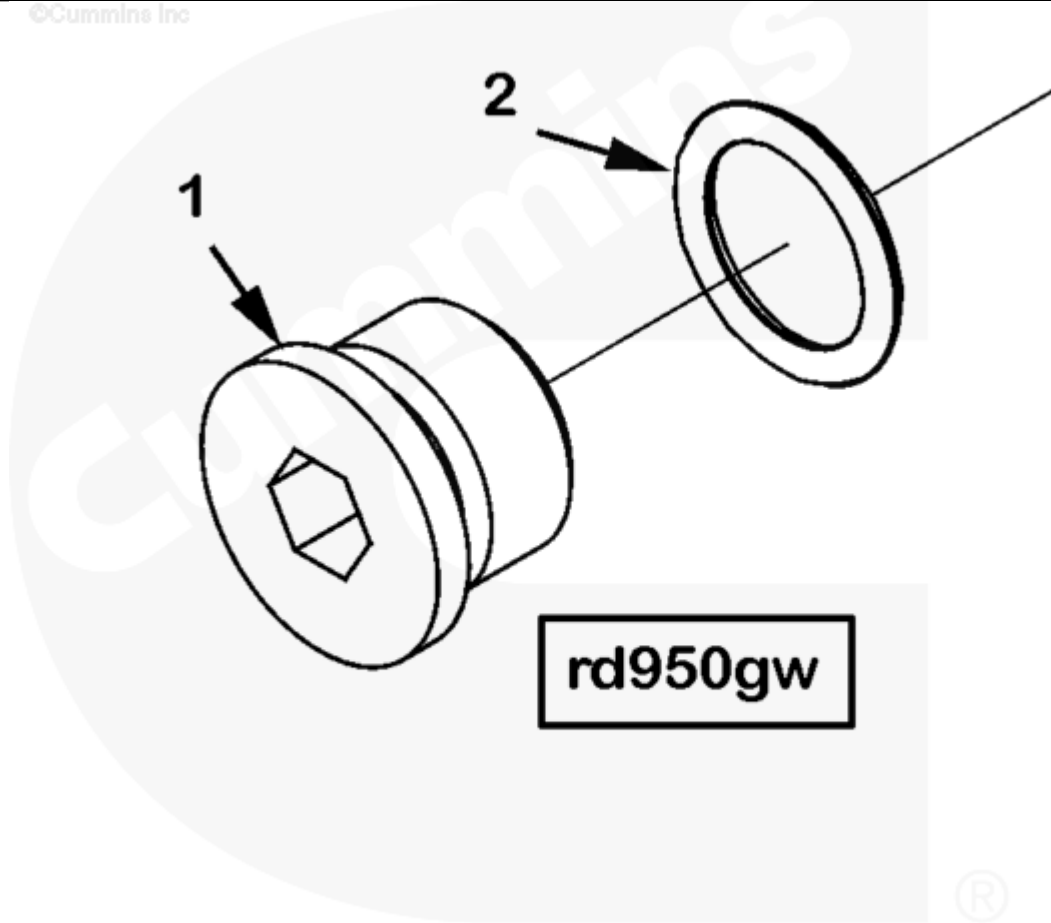

# Parts Catalog - Option Detail

Electronic Parts Catalog - Option Detail				
Option	Group	Graphic	Film Card	Date
RD50003	07.04	rd950gw	P23	01-OCT-06
<b>Engines</b>	QSK23 CM2250 K109, QSK23 CM500			

©Cummins Inc

[SMALL](#) | [MEDIUM](#) | [LARGE](#)

Cart	Ref No	Part Number	Part Description	Required	Remarks
<a href="#">View My Cart</a>					
		<a href="#">RD50003</a>	Remote Oil Drain		
<input type="checkbox"/>	1	<a href="#">4096459</a>	Threaded Plug	2	
<input type="checkbox"/>	2	<a href="#">4096461</a>	O-Ring Seal	2	